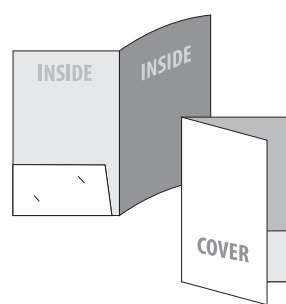

**GREEN line is the live area**

All important elements and text must be inside this GREEN line.  
DO NOT place important text or images beyond this line to prevent trimming.

Extend art to the **BLUE LINE** if you want your design to extend to the edge of your final print.

### BACK COVER

**RED line is the trim line**

This is where the finished product will be cut.

### COVER

*Finished / Folded Size: 9 x 12*

BUSINESS CARD GOES HERE

**NO IMAGE OR TEXT  
IN GREY AREA**