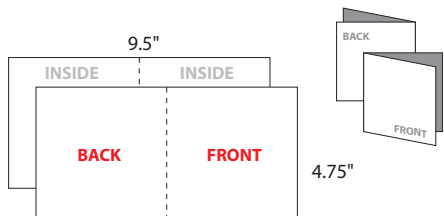

Bleed Area Extend art to the blue line if you want your design to extend to the edge of your final print.

Red line is the live area

All important elements and text must be inside this red line.
DO NOT place important text or images beyond this line to prevent trimming.

Multi-page CD Booklet

DUPLICATE this template by **increments of 2**.

Exp: 4p CD Booklet = 2 Spreads

8p CD Booklet = 4 Spreads

12p CD Booklet = 6 Spreads

Finished Size: 9.5 x 4.75 • With Bleed: 9.75 x 5

Green line is the trim line

This is where the finished product
will be cut.