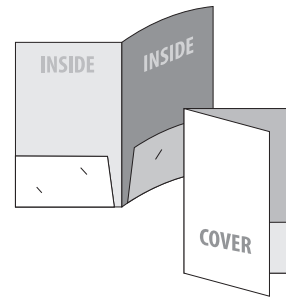

Bleed Area

**GREEN line is the live area**

All important elements and text must be inside this GREEN line.  
DO NOT place important text or images beyond this line to prevent trimming.

Extend art to the **BLUE LINE** if you want your design  
to extend to the edge of your final print.

## BACK COVER

**RED line is the trim line**

This is where the finished product  
will be cut.

## COVER

*Finished / Folded Size: 9 x 12*

**NO IMAGE OR TEXT  
IN GREY AREA**

BUSINESS CARD GOES HERE

**NO IMAGE OR TEXT  
IN GREY AREA**

BUSINESS CARD GOES HERE